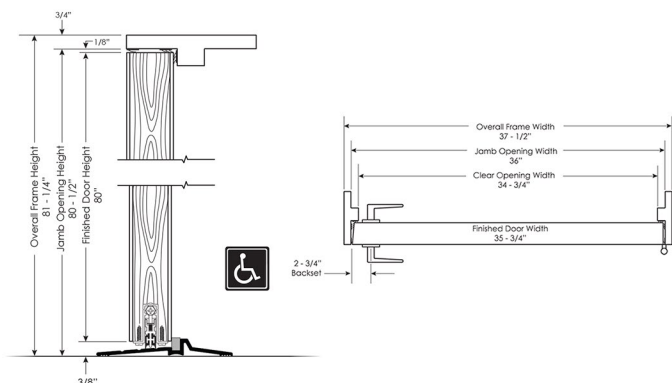

ISODOOR V

BY ISOSTORE

[SOUND CONTROL DOORS]

Swing Specification