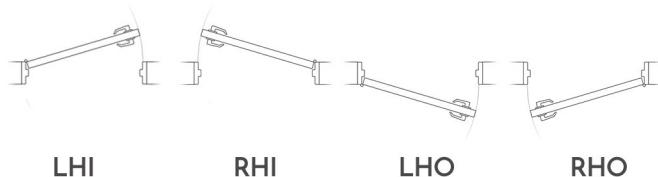

Product Key Points

- **WHERE TO USE**

The IsoDoor V is generally used in bedrooms, hotels, offices, vocal booths, mixing rooms, and other similar areas that require a better level of isolation than a solid wood or DIY built door in rooms with noise generally under 60

- dB. We recommend our IsoDoor V in walls rated up to STC 42.

UNIVERSAL DOOR THICKNESS

The 1-3/4" thick door slab allows our customers to use standard off-the-shelf door handles. The weight of the IsoDoor V, at 140 pounds for a standard size,

- is still an easy weight for two installers to handle.

FOOLPROOF INSTALLATION WITH GUIDE

No experience necessary to install our IsoDoors! We also include a full installation guide with step-by-step instructions on how to install our doors as

- single or double doors.

LOW PRICE, FANTASTIC QUALITY

Our customers are appreciative of our low pricing due to our factory direct approach to sales, but absolutely thrilled when they receive our doors and see quality was not sacrificed for those low prices!

Technical Data for the IsoDoor V

Door Size Standard is 36" x 80". Other sizes of 30" x 80", 32" x 80", 36" x 84", and 36" x 96" are available.

Door Thickness 1-3/4"

Weight 140 pounds for standard 36" x 80"

STC Rating 37

Fire Rating 20 minute rating for door and jams.

Material Slab is standard with a birch veneer. Jams are standard with solid beech.

Hardware Includes continuous hinge and acoustic threshold in standard brushed nickel or black.

Seals Fully mortised acoustic door bottom included along with full perimeter seals for sides and top.

ISOSTORE
EXPERT SOUND CONTROL

Toll-Free: 877-866-6473

Local: 208-514-1931

Email: info@isostore.com

Web: isostore.com