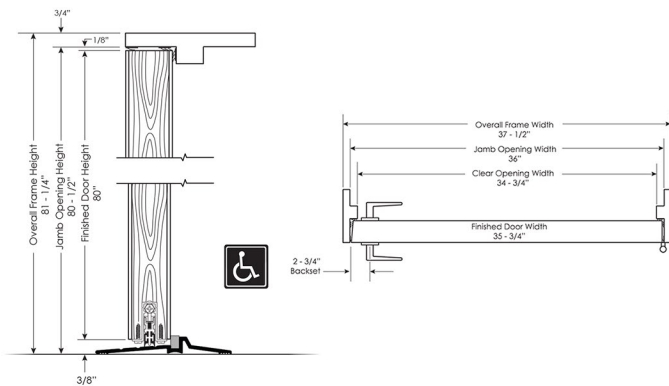

ISODOOR HDLF

BY ISOSTORE

[SOUND CONTROL DOORS]

Swing Specification