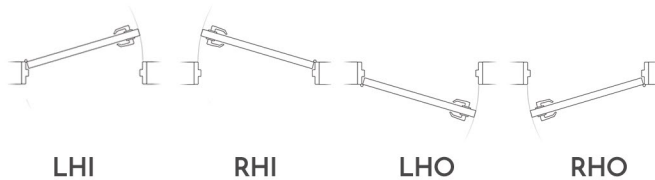

Product Key Points

- **WHERE TO USE**

The IsoDoor HDLF is generally used in recording studios, home theaters, and other similar areas that require maximum isolation across all frequencies with an emphasis in lower frequencies with noise generally 85 dB or below. We recommend our IsoDoor HDLF in walls rated up to STC 64.

- **EXTREME MASS**

The 2-1/2" thick IsoDoor HDLF comes in at a 340 pound weight in a standard size. A door any large would be difficult to install and very costly. We have found the limit for most contractors is around the 340 pound weight.

- **FOOLPROOF INSTALLATION WITH GUIDE**

No experience necessary to install our IsoDoors! We also include a full installation guide with step-by-step instructions on how to install our doors as single or double doors.

- **LOW PRICE, FANTASTIC QUALITY**

Our customers are appreciative of our low pricing due to our factory direct approach to sales, but absolutely thrilled when they receive our doors and see quality was not sacrificed for those low prices!

Technical Data for the IsoDoor HDLF

Door Size Standard is 36" x 80". Custom sizes available from 24" wide to 42" wide and 48" to 96" tall.

Door Thickness 2-1/2"

Weight 340 pounds for standard 36" x 80"

STC Rating 45

Fire Rating 20 minute rating for door and jams.

Material Slab is standard with a birch veneer. Jams are standard with solid beech.

Hardware Includes continuous hinge and acoustic threshold in standard brushed nickel or black.

Seals Fully mortised acoustic door bottom included along with full perimeter seals for sides and top.

ISOSTORE
EXPERT SOUND CONTROL

Toll-Free: 877-866-6473

Local: 208-514-1931

Email: info@isostore.com

Web: isostore.com