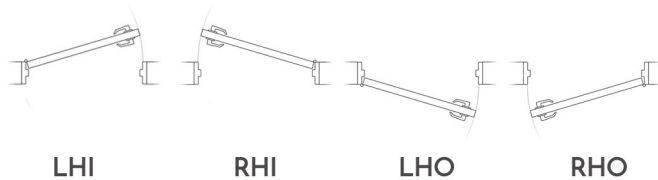

ISODOOR HD

BY ISOSTORE

[SOUND CONTROL DOORS]

Swing Specification

Product Key Points

- **WHERE TO USE**

The IsoDoor HD is generally used in recording studios, home theaters, and other similar areas that require maximum isolation across all frequencies with noise generally 85 dB or below. We recommend our IsoDoor HD in walls rated up to STC 64.

- **EXTREME MASS**

The 2-1/2" thick IsoDoor HD comes in at a 340 pound weight in a standard size. A door any large would be difficult to install and very costly. We have found the limit for most contractors is around the 340 pound weight.

Technical Data for the IsoDoor HD

Door Size Standard is 36" x 80". Custom sizes available from 24" wide to 42" wide and 48" to 96" tall.

Door Thickness 2-1/2"

Weight 340 pounds for standard 36" x 80"

STC Rating 49