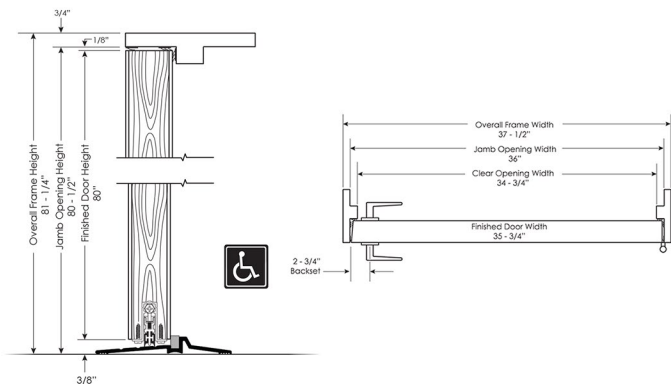

ISODOOR HD

BY ISOSTORE

[SOUND CONTROL DOORS]

Swing Specification

Product Key Points

- **WHERE TO USE**

The IsoDoor HD is generally used in recording studios, home theaters, and other similar areas that require maximum isolation across all frequencies with noise generally 85 dB or below. We recommend our IsoDoor HD in walls rated up to STC 64.

- **EXTREME MASS**

The 2-1/2" thick IsoDoor HD comes in at a 340 pound weight in a standard size. A door any large would be difficult to install and very costly. We have found the limit for most contractors is around the 340 pound weight.

Technical Data for the IsoDoor HD

Door Size Standard is 36" x 80". Custom sizes available from 24" wide to 42" wide and 48" to 96" tall.

Door Thickness 2-1/2"

Weight 340 pounds for standard 36" x 80"

STC Rating 49